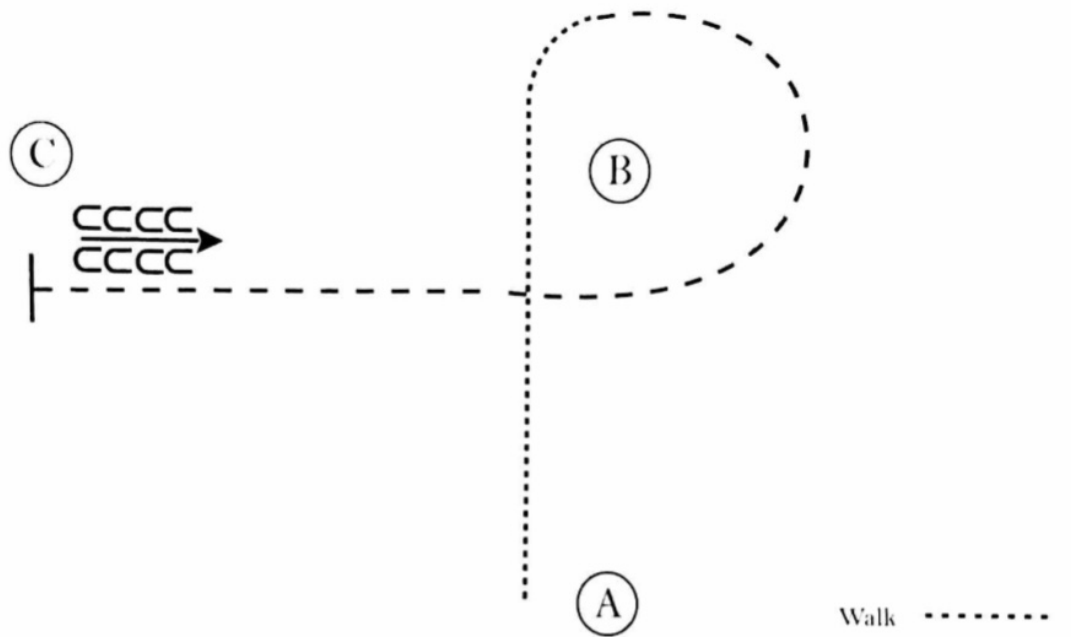

Colt To Maturity 2 year old / Green Horse level 1

w w w . H o r s e S h o w P a t t e r n s . c o m

w w w . H o r s e S h o w P a t t e r n s . c o m

1. Walk A to B
2. Jog a circle at B.
3. Continue the jog to C.
4. At C stop and back 4 steps.

Walk
Jog	- - - - -
Extended Jog	- - - - -
Lope	—————
Leg Yield	
Lead Change	↗ ↘
Back	←←←←←
Marker	⊙ B
Sidepass	→ - - - - ←

[WH/1-6]

Pattern Provided by:

Montana 4-H State Horse Committee